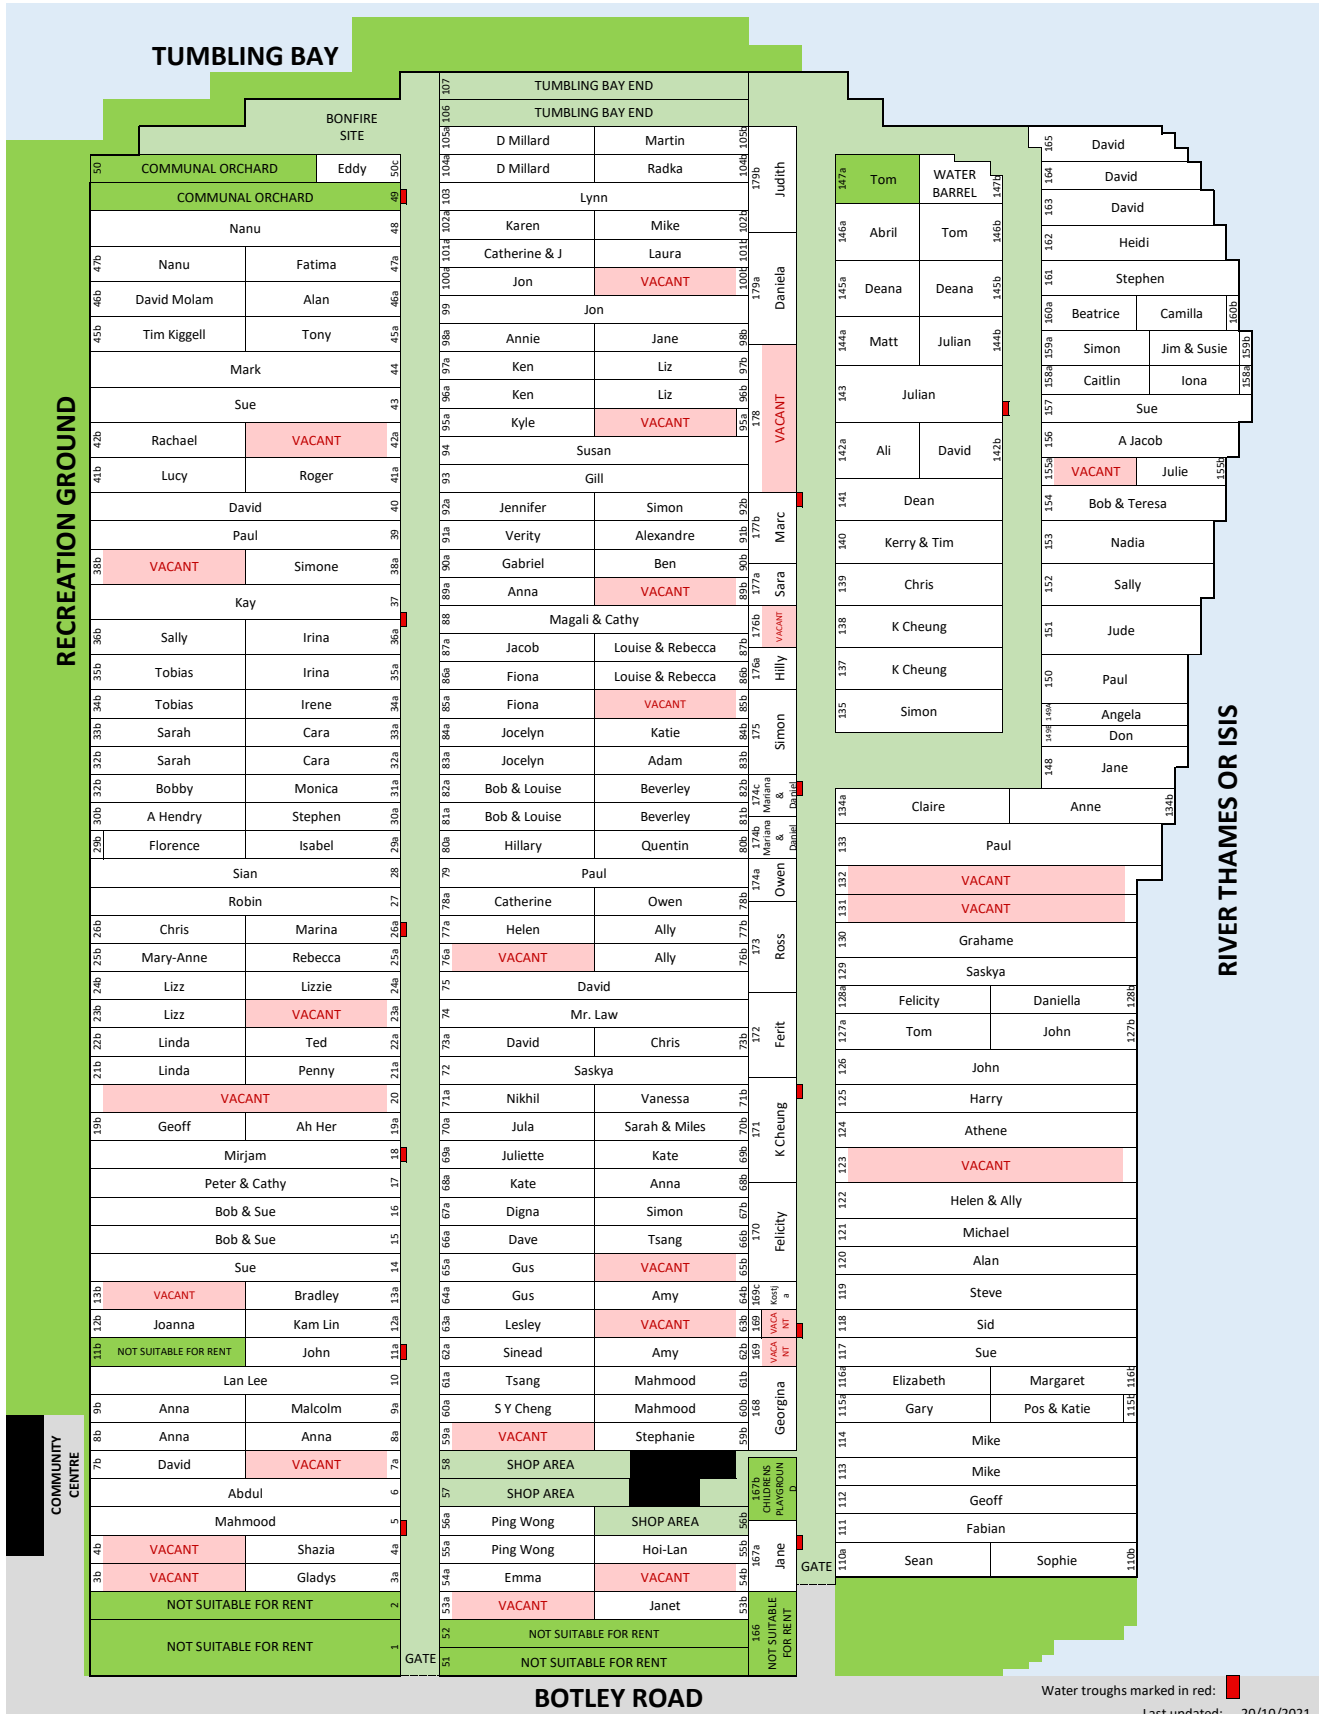

# Twenty Pound Meadow Allotments

Osney, St Thomas & New Botley Allotment Association: [neighbour map](#)

Water troughs marked in red: ■

Last updated: 20/10/2021